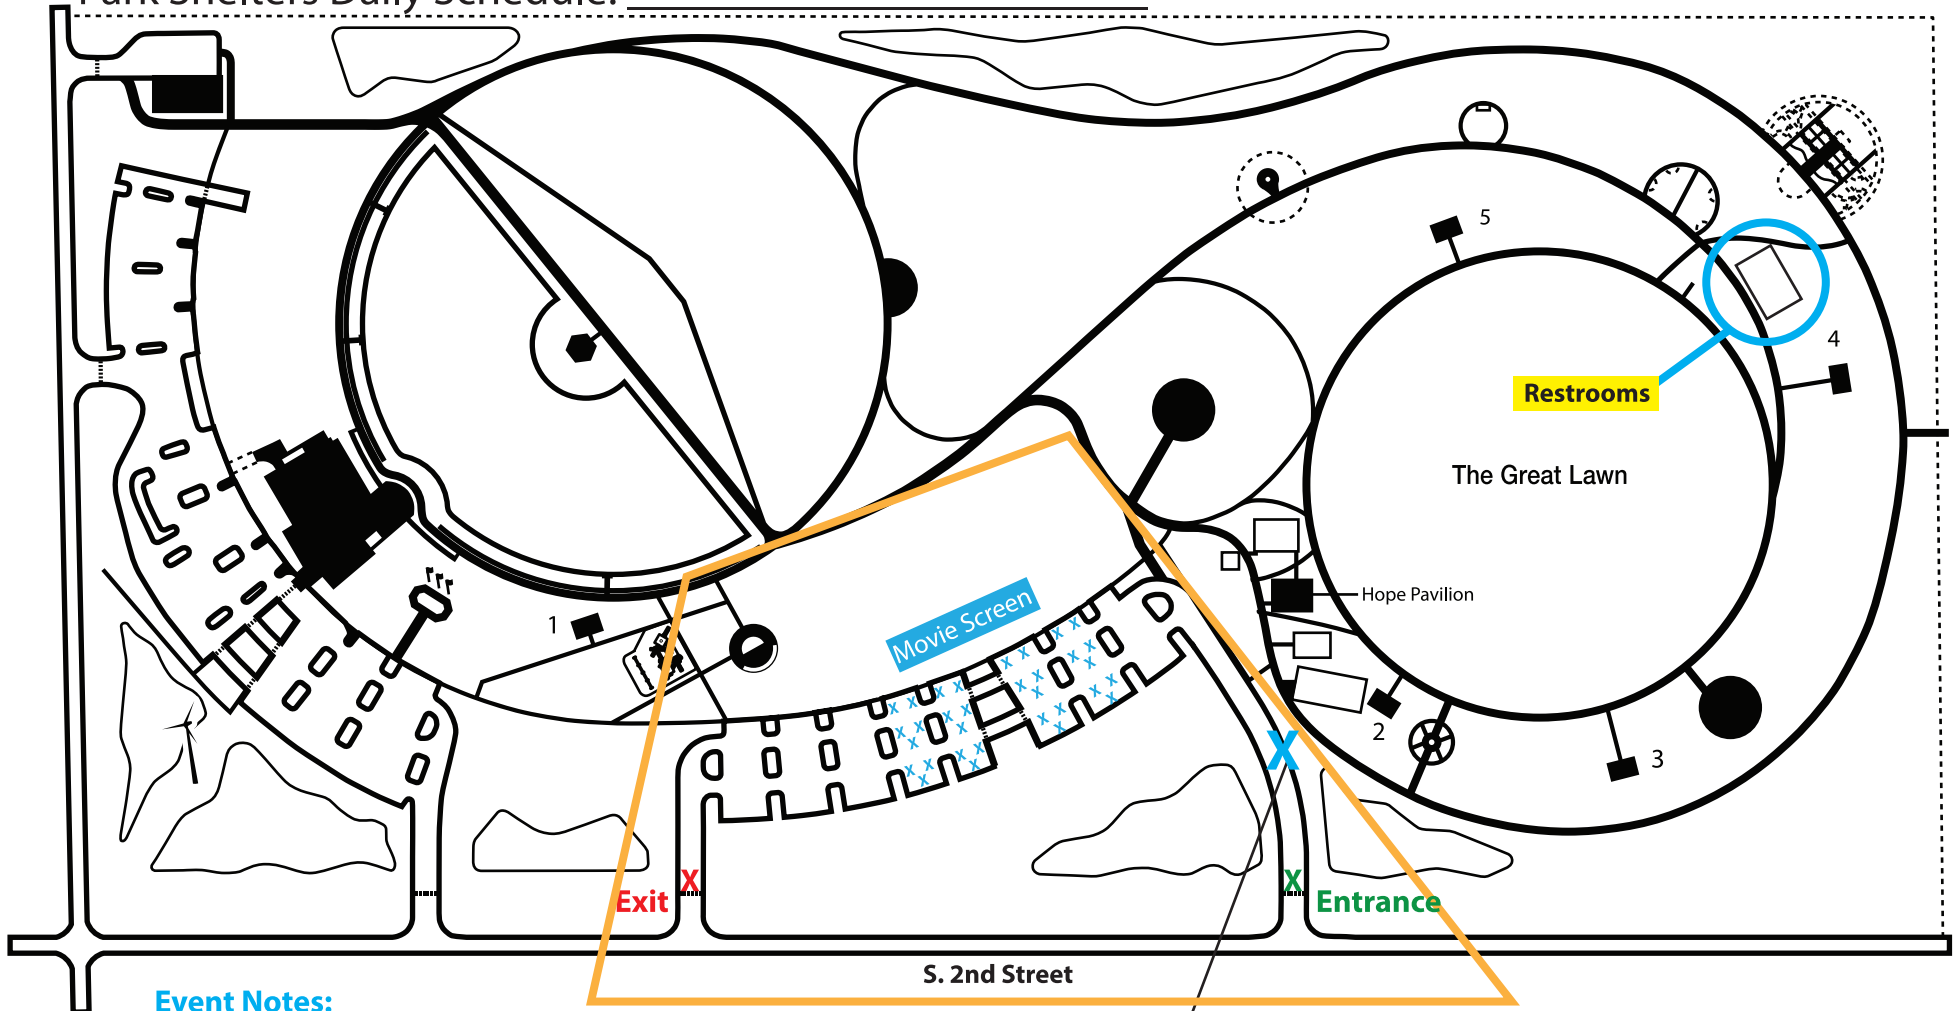

Park Shelters Daily Schedule:

Event Notes:

"Drive In" Movie in the Park
Friday, August 28, 2020
at Dusk Showing: Dr. Dolittle

- No Concessions
- Contact Trace Vehicles when they arrive
- Cars must park every-other space in lot

One way in - contact tracing when vehicles arrive
Check-in station for contact tracing